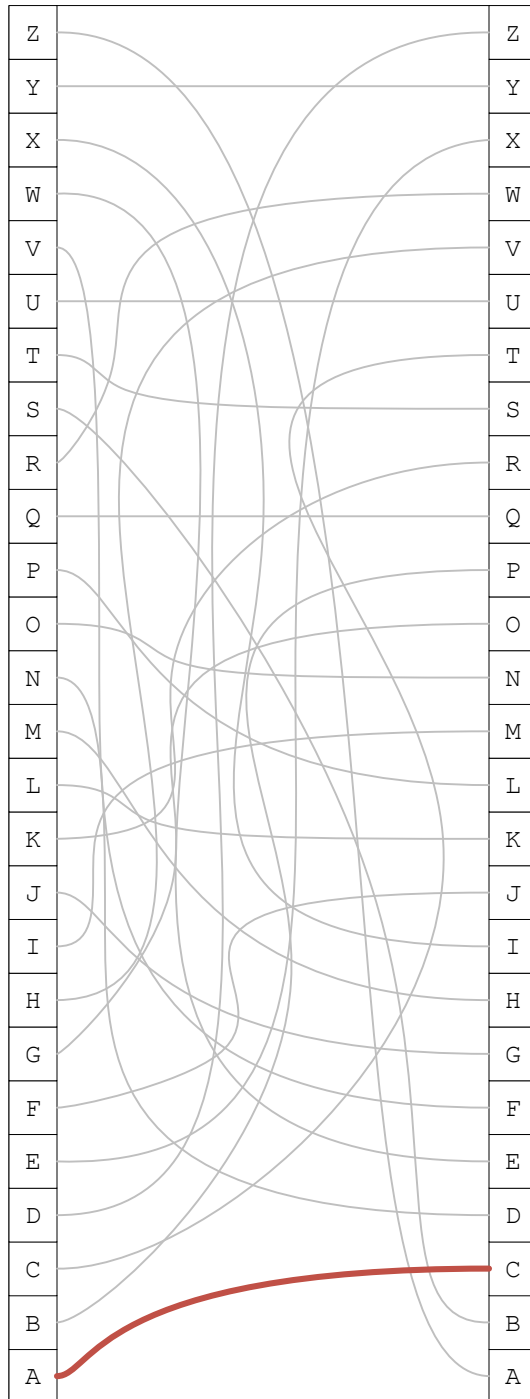

NOT META

Reflector

Rotor 1

Plug Board